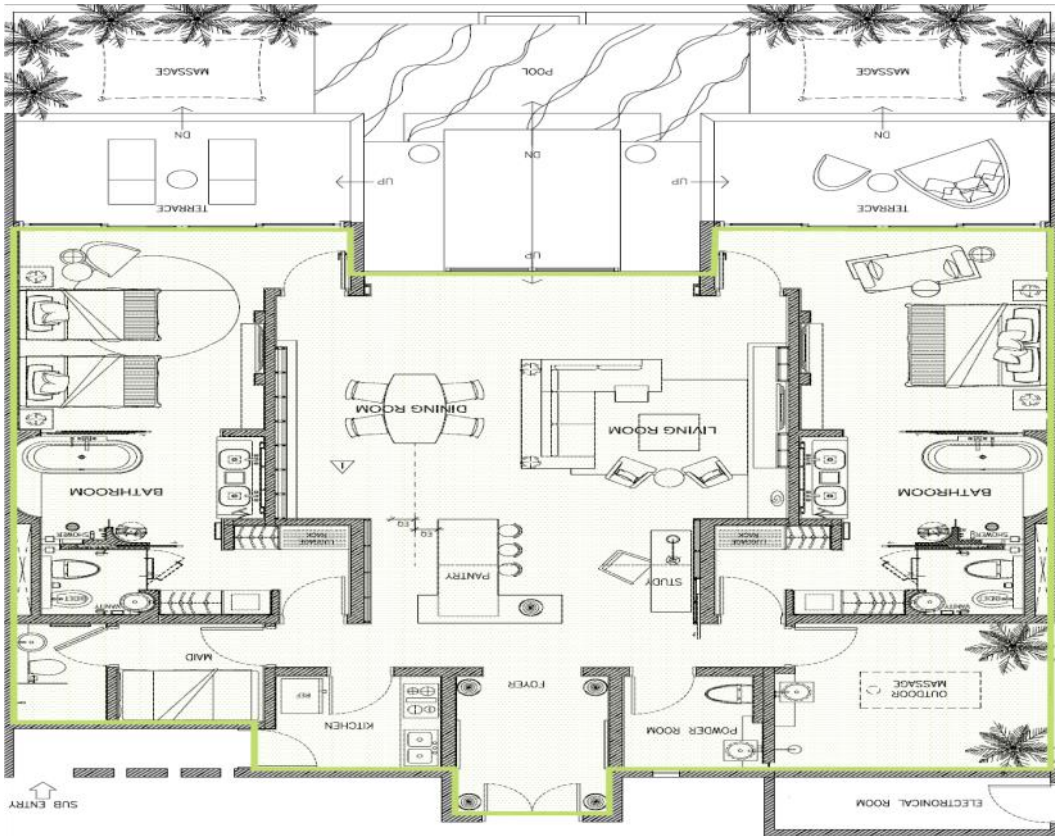

Presidential Suite

Type	Floor	No. of Guestrooms	Area sqm / sqft
Presidential Suite	6th	1	270 / 2960