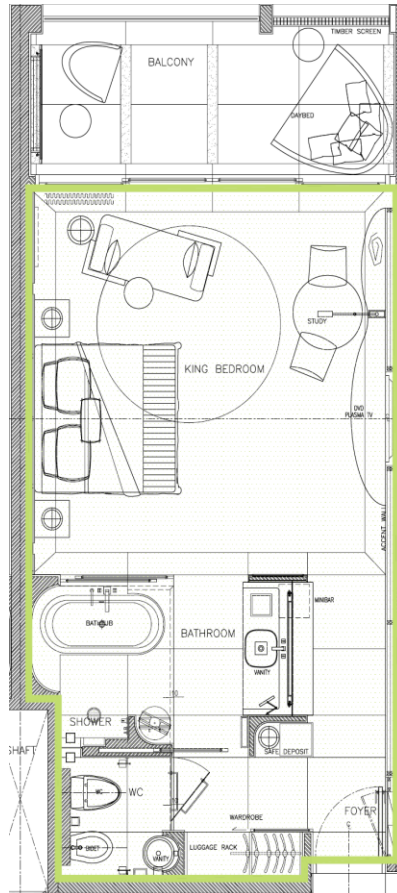

### Park King / Park Twin

Type	Floor	No. of Guestrooms	Area sqm / sqft
Park King	1 <sup>st</sup> - 4 <sup>th</sup>	King Bed - 110 rooms	50 / 540
Park Twin	1 <sup>st</sup> - 4 <sup>th</sup>	Twin Bed - 32 rooms	50 / 540

## Sea View King / Sea View Twin

Type	Floor	No. of Guestrooms	Area sqm / sqft
Sea View King	2 <sup>nd</sup> - 6 <sup>th</sup>	King Bed - 85 rooms	50 / 540
Sea View Twin	2 <sup>nd</sup> - 6 <sup>th</sup>	Twin Bed - 36 rooms	50 / 540

## Park Suite

Type	Floor	No. of Guestrooms	Area sqm / sqft
Park Suite	1 <sup>st</sup> - 5 <sup>th</sup>	King Bed - 15 rooms	100 / 1080

## Park Executive Suite

Type	Floor	No. of Guestrooms	Area sqm / sqft
Park Executive Suite	5 <sup>th</sup>	King Bed - 2 rooms	130 / 1400