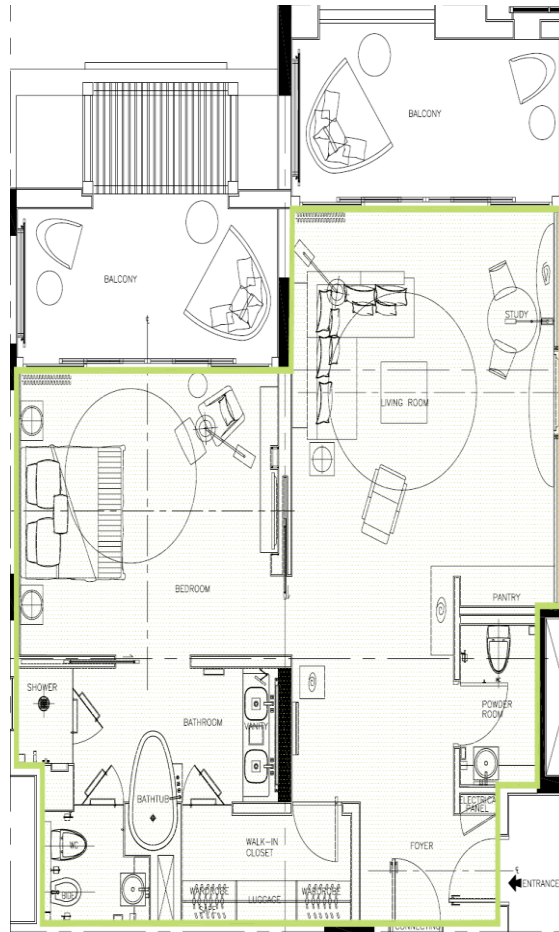

### Park King / Park Twin

Type	Floor	No. of Guestrooms	Area sqm / sqft
Park King	1 <sup>st</sup> - 4 <sup>th</sup>	King Bed - 110 rooms	50 / 540
Park Twin	1 <sup>st</sup> - 4 <sup>th</sup>	Twin Bed - 32 rooms	50 / 540

## Sea View King / Sea View Twin

Type	Floor	No. of Guestrooms	Area sqm / sqft
Sea View King	2 <sup>nd</sup> - 6 <sup>th</sup>	King Bed - 85 rooms	50 / 540
Sea View Twin	2 <sup>nd</sup> - 6 <sup>th</sup>	Twin Bed - 36 rooms	50 / 540

## Park Suite

Type	Floor	No. of Guestrooms	Area sqm / sqft
Park Suite	1 <sup>st</sup> - 5 <sup>th</sup>	King Bed - 15 rooms	100 / 1080

## Park Executive Suite

Type	Floor	No. of Guestrooms	Area sqm / sqft
Park Executive Suite	5 <sup>th</sup>	King Bed - 2 rooms	130 / 1400