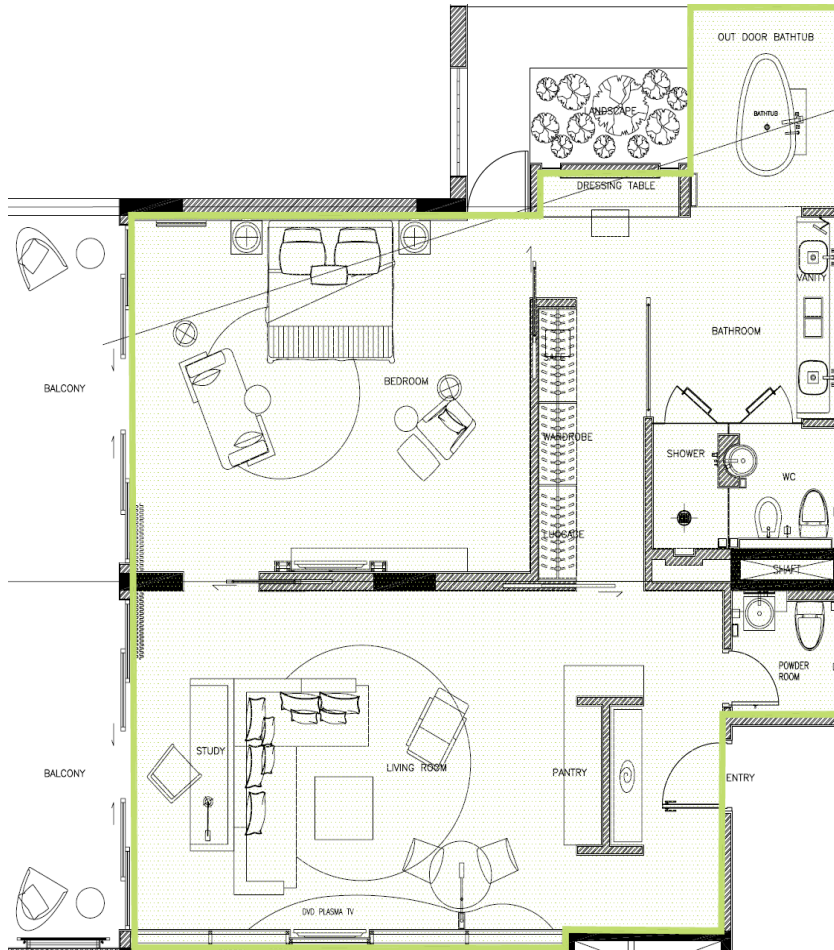

### Park King / Park Twin

Type	Floor	No. of Guestrooms	Area sqm / sqft
Park King	1 <sup>st</sup> - 4 <sup>th</sup>	King Bed - 110 rooms	50 / 540
Park Twin	1 <sup>st</sup> - 4 <sup>th</sup>	Twin Bed - 32 rooms	50 / 540

## Sea View King / Sea View Twin

Type	Floor	No. of Guestrooms	Area sqm / sqft
Sea View King	2 <sup>nd</sup> - 6 <sup>th</sup>	King Bed - 85 rooms	50 / 540
Sea View Twin	2 <sup>nd</sup> - 6 <sup>th</sup>	Twin Bed - 36 rooms	50 / 540

## Park Suite

Type	Floor	No. of Guestrooms	Area sqm / sqft
Park Suite	1 <sup>st</sup> - 5 <sup>th</sup>	King Bed - 15 rooms	100 / 1080

## Park Executive Suite

Type	Floor	No. of Guestrooms	Area sqm / sqft
Park Executive Suite	5 <sup>th</sup>	King Bed - 2 rooms	130 / 1400