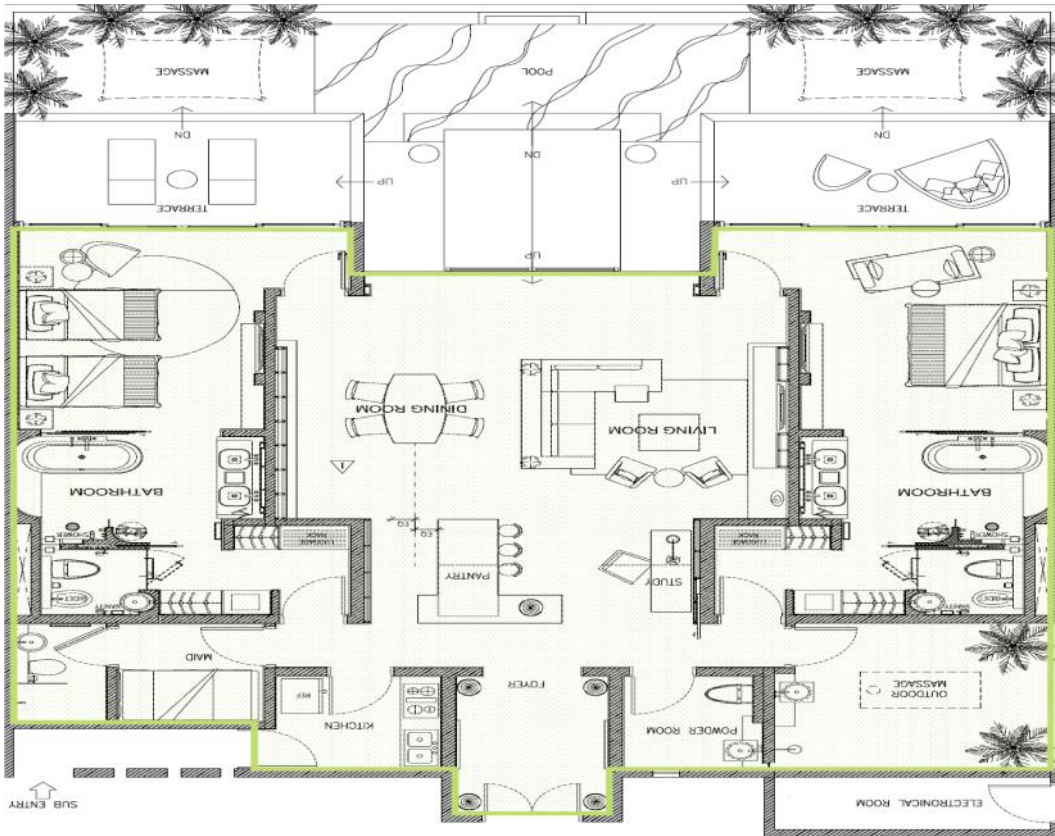

Executive Villa

Type	Floor	No. of Guestrooms	Area sqm / sqft
Executive Villa	1st	3	200 / 2150