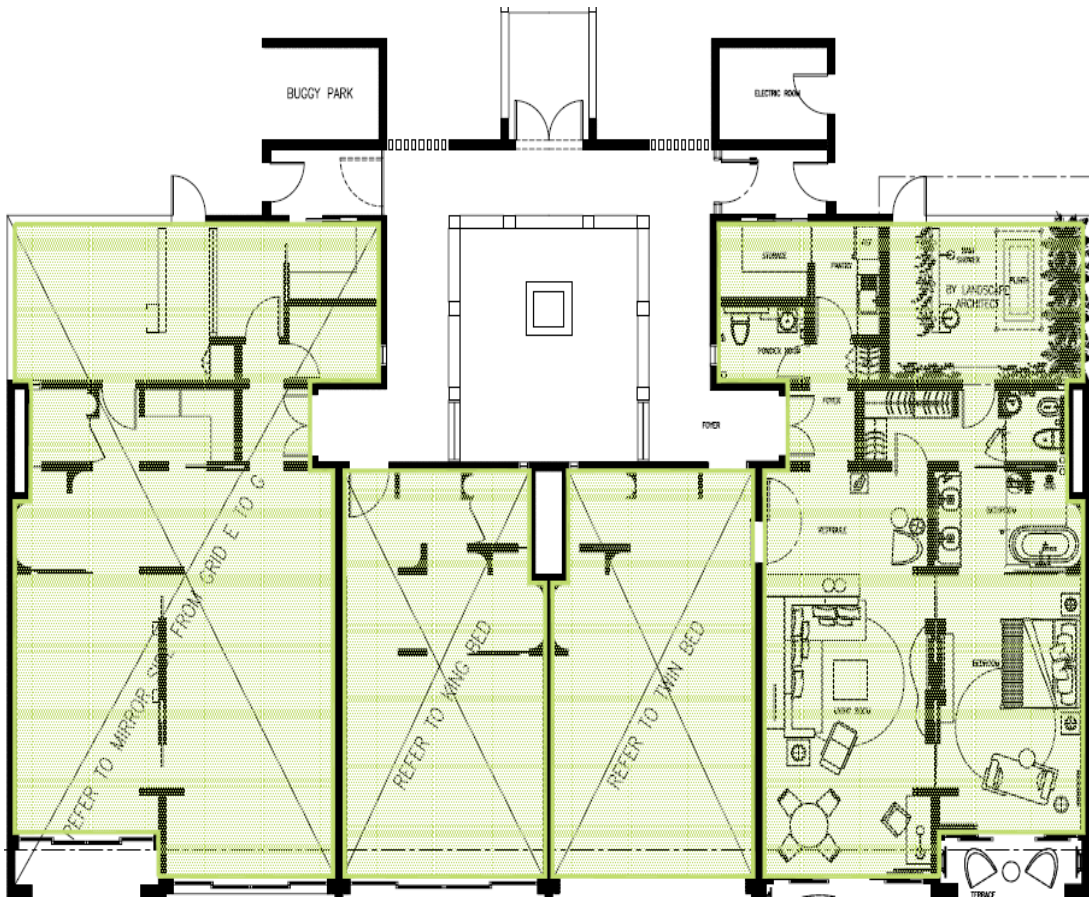

## Park Terrace Suite

Type	Floor	No. of Guestrooms	Area sqm / sqft
Park Terrace Suite	6 <sup>th</sup>	King Bed - 2 rooms	150 / 1615

## Prince Suite

Type	Floor	No. of Guestrooms	Area sqm / sqft
Prince Suite	4 <sup>th</sup> , 5 <sup>th</sup> , 6 <sup>th</sup>	3	150 & 170 / 1600 & 1830

## Garden / Beach View Suite

Type	Floor	No. of Guestrooms	Area sqm / sqft
Beach View Suite	1 <sup>st</sup>	8	120 / 1300
Garden View Suite	1 <sup>st</sup>	8	120 / 1300