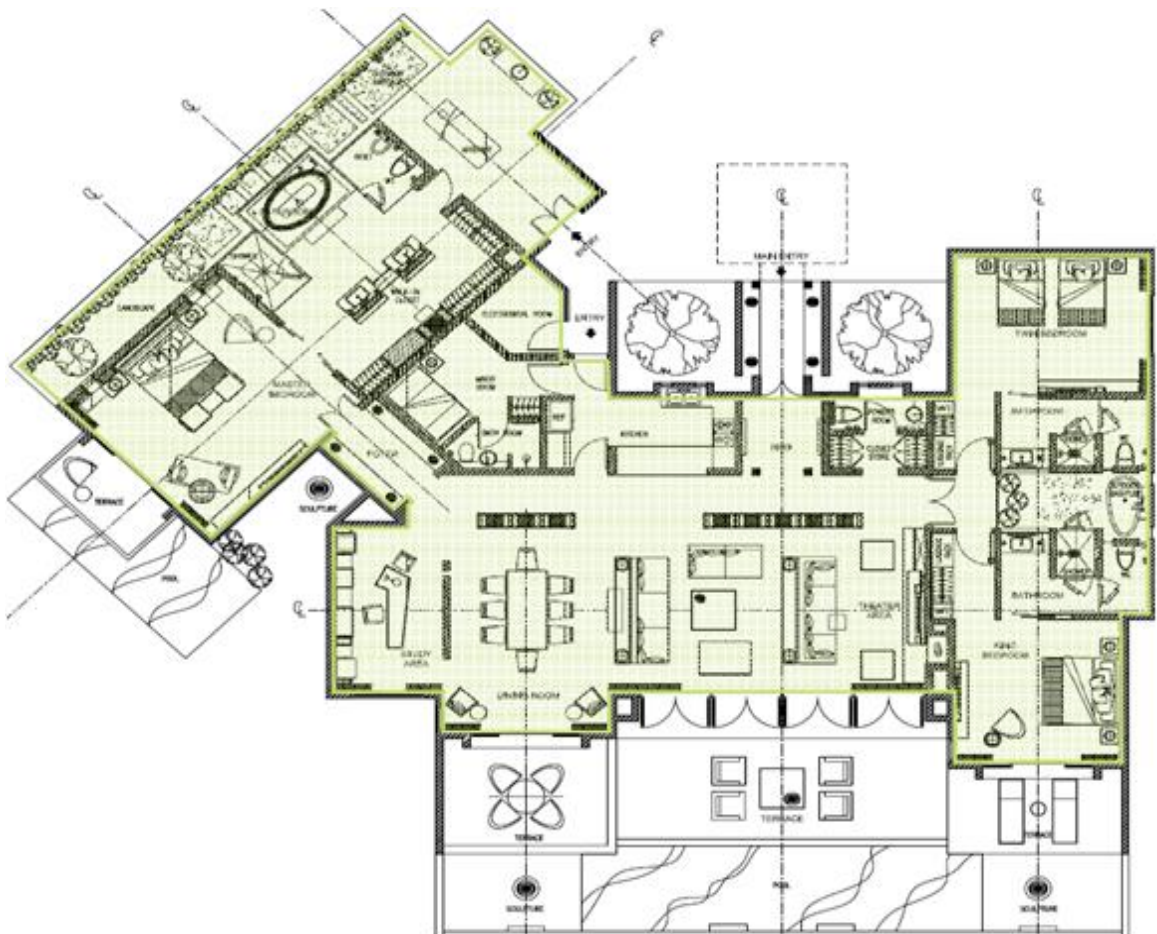

Royal Villa

Type	Floor	No. of Guestrooms	Area sqm / sqft
Royal Villa	1st	1	355 / 3820