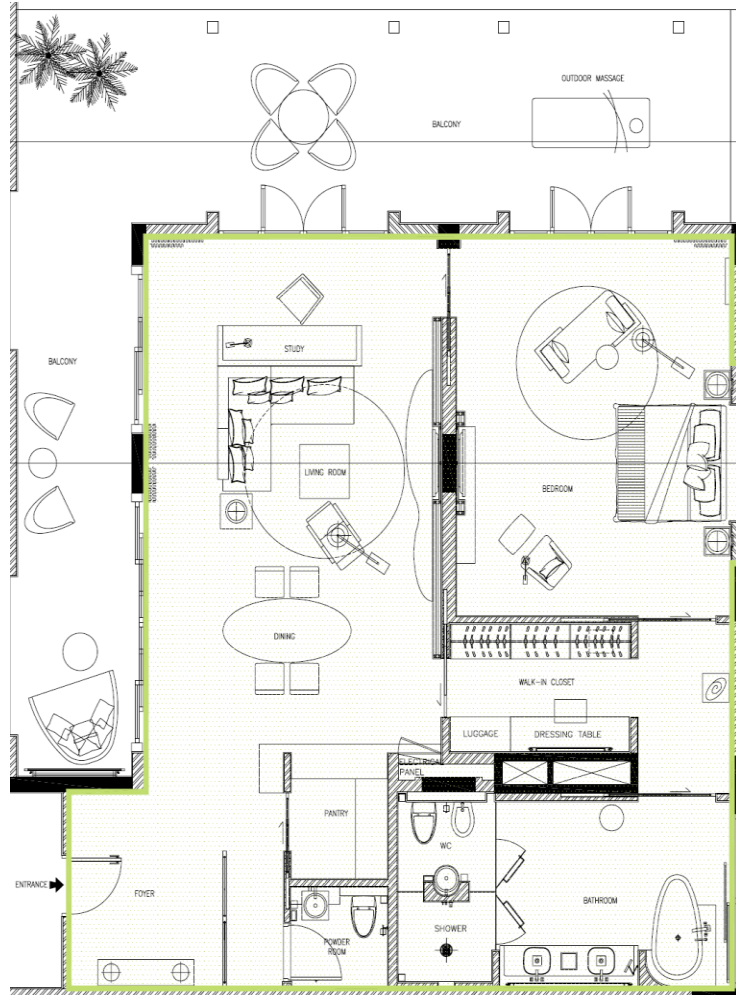

Park Terrace Suite

Type	Floor	No. of Guestrooms	Area sqm / sqft
Park Terrace Suite	6th	King Bed - 2 rooms	150 / 1615