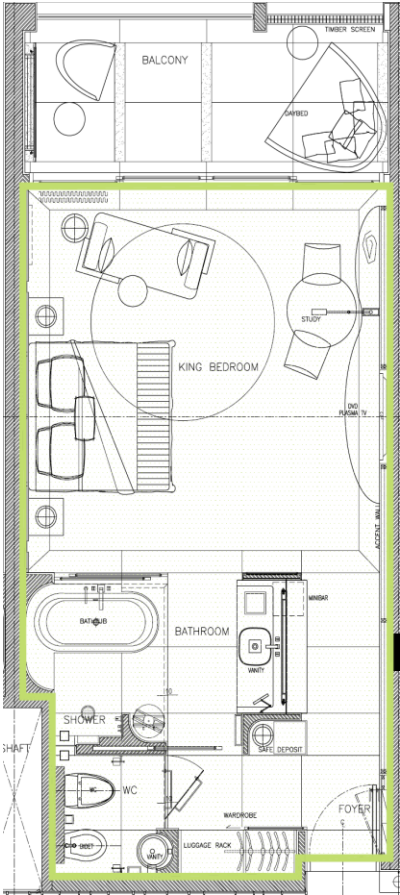

### Park King / Park Twin

Type	Floor	No. of Guestrooms	Area sqm / sqft
Park King	1 <sup>st</sup> - 4 <sup>th</sup>	King Bed - 110 rooms	50 / 540
Park Twin	1 <sup>st</sup> - 4 <sup>th</sup>	Twin Bed - 32 rooms	50 / 540

## Sea View King / Sea View Twin

Type	Floor	No. of Guestrooms	Area sqm / sqft
Sea View King	2 <sup>nd</sup> - 6 <sup>th</sup>	King Bed - 85 rooms	50 / 540
Sea View Twin	2 <sup>nd</sup> - 6 <sup>th</sup>	Twin Bed - 36 rooms	50 / 540

## Park Suite

Type	Floor	No. of Guestrooms	Area sqm / sqft
Park Suite	1 <sup>st</sup> - 5 <sup>th</sup>	King Bed - 15 rooms	100 / 1080

## Park Executive Suite

Type	Floor	No. of Guestrooms	Area sqm / sqft
Park Executive Suite	5 <sup>th</sup>	King Bed - 2 rooms	130 / 1400