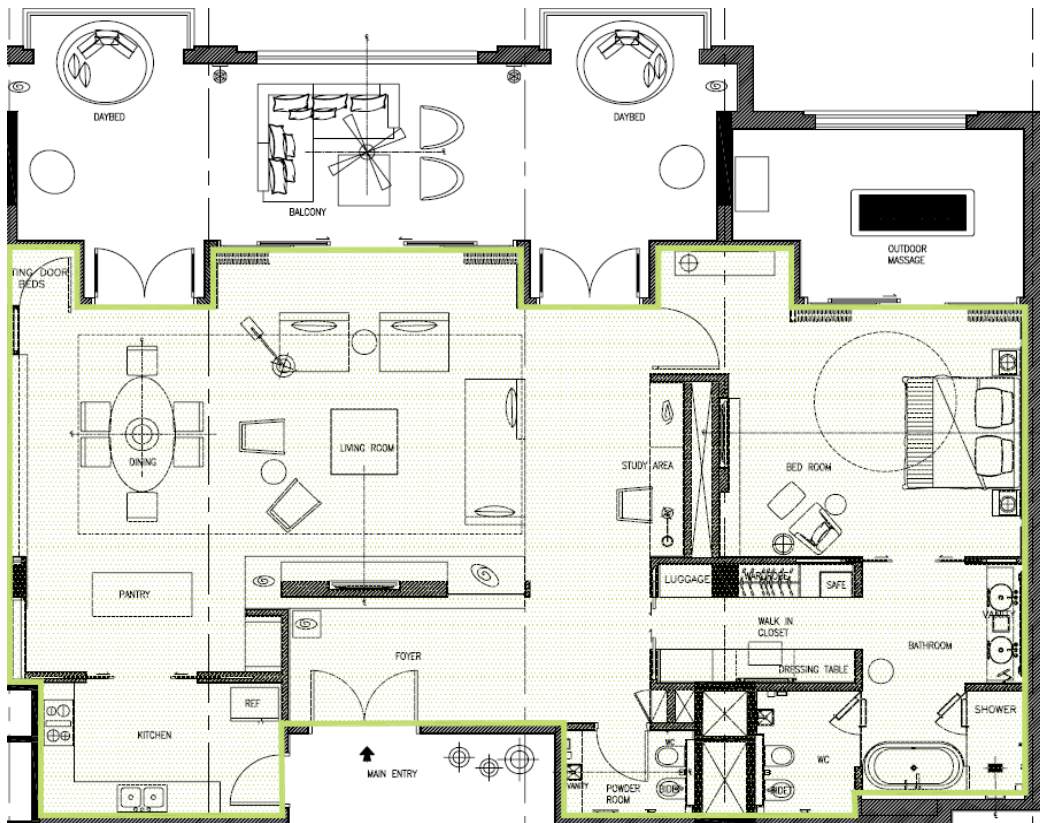

Prince Suite

Type	Floor	No. of Guestrooms	Area sqm / sqft
Prince Suite	4th , 5th , 6th	3	150 & 170 / 1600 & 1830